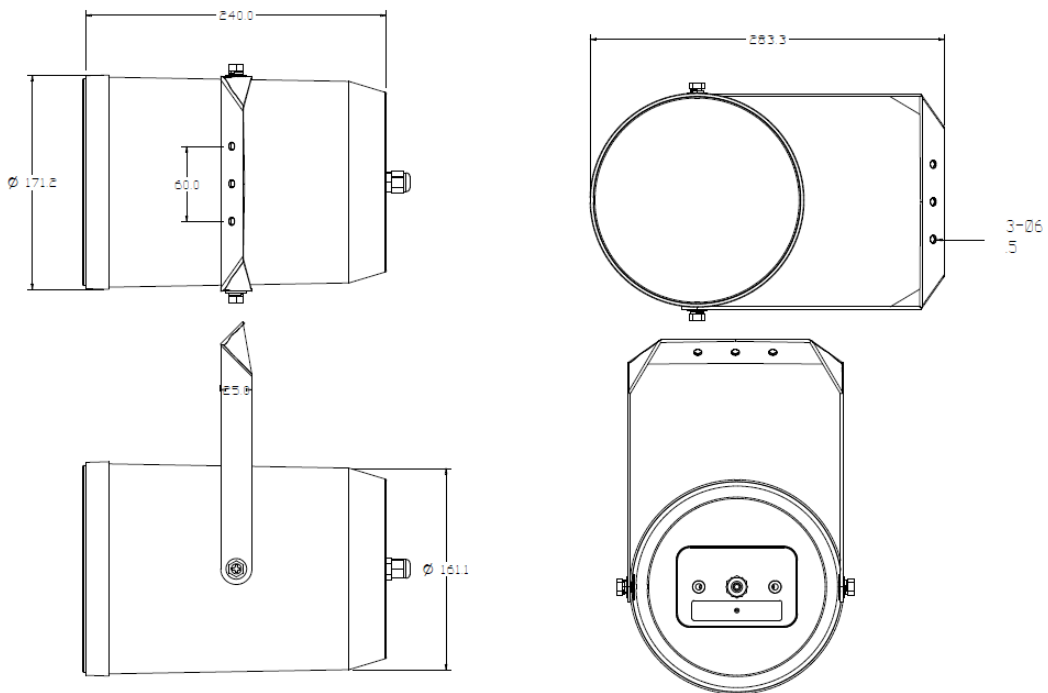

- Commercial
- Corporate
- Leisure

TECHNICAL SPECIFICATIONS

ePRS20Ti

Drivers	6.5"
Power options @ 100V	20W / 10W / 5W
Power options @ 70V	10W / 5W / 2,5W
Frequency response (-10dB)	170 Hz-19 kHz
Coverage angle	151°x151° (HxV)
Sensitivity 1W/1m	96 dB
IP rating	IP55 (IEC60529 Certified)
Finished color	White (RAL 9016)
Material	ABS + Aluminum grill
Operating and storage conditions	Min -20°C (-4°F); Max +60°C (+140°F)
Cord length	350mm / 13.8"
Dimensions (Ø x L)	Ø 170 x 245mm / Ø 6.7" x 9.6"
Weight	1,8 kg. / 4.0 lb. (including accessories)

WIRING CODE

COLOR	@100V	@70V
RED	20W	10W
YELLOW	10W	5W
GREEN	5W	2,5W
BLUE	COM	COM

MECHANICAL DIAGRAMS

Ecler ePRS20Ti Mechanical Diagram

61-1067-0100

www.ecler.com

FREQUENCY RESPONSE DIAGRAMS

POLAR DIAGRAMS