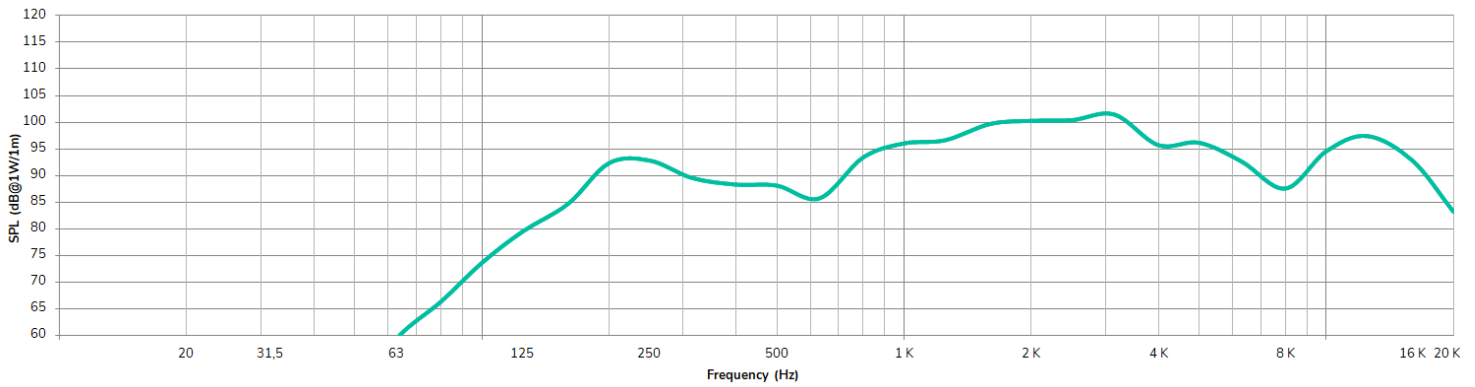

- Commercial
- Corporate
- Leisure

TECHNICAL SPECIFICATIONS

ePRS20Ti

Drivers	6.5"
Power options @ 100V	20W / 10W / 5W
Power options @ 70V	10W / 5W / 2,5W
Frequency response (-10dB)	170 Hz-19 kHz
Coverage angle	151°x151° (HxV)
Sensitivity 1W/1m	96 dB
IP rating	IP55 (IEC60529 Certified)
Finished color	White (RAL 9016)
Material	ABS + Aluminum grill
Operating and storage conditions	Min -20°C (-4°F); Max +60°C (+140°F)
Cord length	350mm / 13.8"
Dimensions (Ø x L)	Ø 170 x 245mm / Ø 6.7" x 9.6"
Weight	1,8 kg. / 4.0 lb. (including accessories)

WIRING CODE

COLOR	@100V	@70V
RED	20W	10W
YELLOW	10W	5W
GREEN	5W	2,5W
BLUE	COM	COM

MECHANICAL DIAGRAMS

Ecler ePRS20Ti Mechanical Diagram

61-1067-0100

www.ecler.com

FREQUENCY RESPONSE DIAGRAMS

POLAR DIAGRAMS

SPL vs Angle

Curve	Freq	BW	Q	DI
—	125.00	360	1.0	0.0
- - -	250.00	360	1.0	0.0
· · · · ·	500.00	360	1.0	0.0
—	1.00K	151	2.4	3.8
- - -	2.00K	82	4.4	6.4
· · · · ·	4.00K	38	9.4	9.7
—	8.00K	165	2.2	3.4

All product characteristics are subject to variation due to production tolerances. **NEEC AUDIO BARCELONA S.L.** reserves the right to make changes or improvements in the design or manufacturing that may affect these product specifications