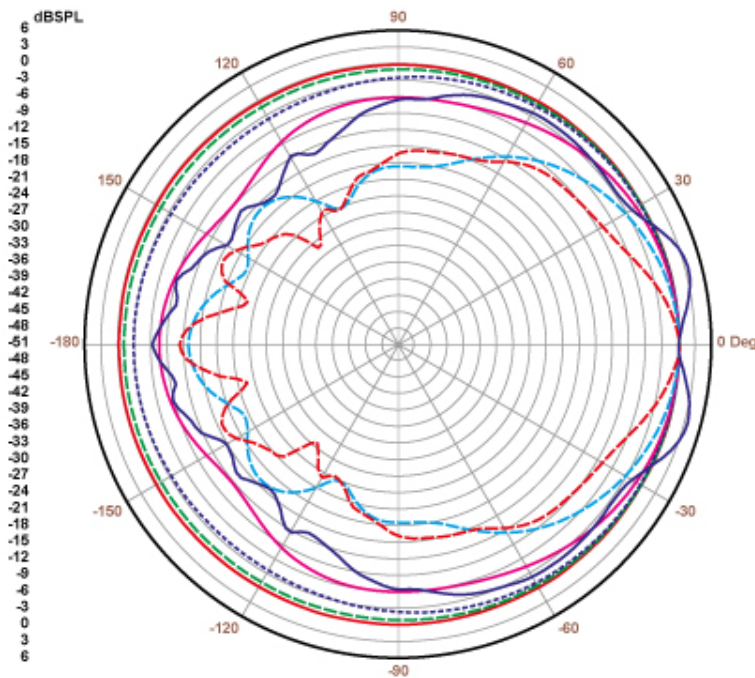

WIRING CODE

COLOR	@100V	@70V
RED	20W	10W
YELLOW	10W	5W
GREEN	5W	2,5W
BLUE	COM	COM

MECHANICAL DIAGRAMS

Ecler ePRS20Ti Mechanical Diagram

61-1067-0100

www.ecler.com

FREQUENCY RESPONSE DIAGRAMS

POLAR DIAGRAMS

SPL vs Angle

Curve	Freq	BW	Q	DI
—	125.00	360	1.0	0.0
- - -	250.00	360	1.0	0.0
· · · · ·	500.00	360	1.0	0.0
—	1.00K	151	2.4	3.8
- - -	2.00K	82	4.4	6.4
· · · · ·	4.00K	38	9.4	9.7
—	8.00K	165	2.2	3.4

All product characteristics are subject to variation due to production tolerances. **NEEC AUDIO BARCELONA S.L.** reserves the right to make changes or improvements in the design or manufacturing that may affect these product specifications